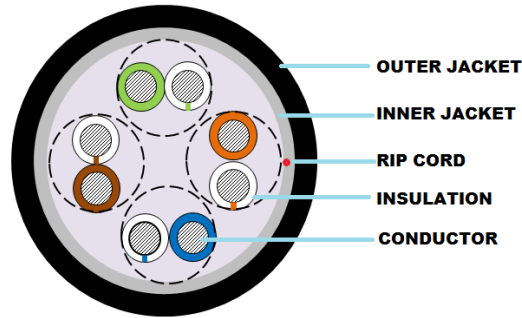

CAT 5e UTP Double Jacket Outdoor CABLE

CAT 5e UTP DOUBLE JACKET

Introduction:

Cat5e cable offers superior Electrical performance meeting 1000 Base-T requirement for applications such as Data Centres, Server Farms and other bandwidth intensive application. Our unique Double Jacket construction offers a extra layer of protection against outside elements protecting your Infrastructure Investment for years to come.

Key Features:

- Exceed ISO/IEC 11801, IEC 61156-5, ANSI/TIA /EIA- 568-B.2 Standards backward compatible to Cat5 Applications
- Excellent Margin with suppression of Cross Talk (NEXT)
- 4 Pair Separator Design

Technical Specifications:

Construction :

Conductor	Solid Bare Electrolytic Grade Copper
Nominal Conductor Diameter	24 AWG 0.50 ± 0.015 mm
Insulation	Polyethylene (HDPE)
Pairing	Twisted into Two core
No.of Pair	4, Each pair Twisted
Inner Sheath material	PVC
Inner sheath colour	Grey/Natural

Outer Sheath material	PE
Colour of Sheath	Black
Approximate OD	6.10 ± 0.30 mm
Rip Cord	Yes
Sequential Marking	At Every Meter
Packing	305 Mtrs in a Wooden Reel

Color coding of Pairs :

- Pair 1 - WHITE - BLUE / BLUE
- Pair 2 - WHITE - ORANGE / ORANGE
- Pair 3 - WHITE - GREEN / GREEN
- Pair 4 - WHITE - BROWN / BROWN